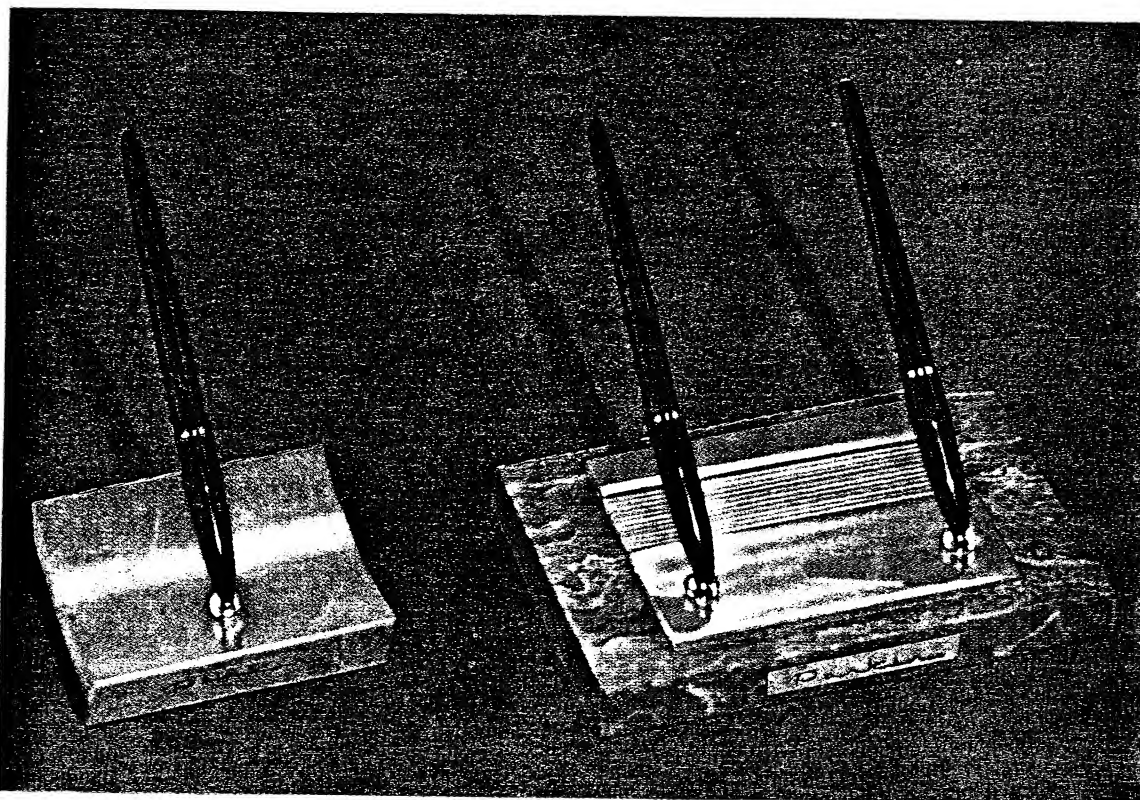

Parker "51" MAGNETIX Desk Sets

MODEL NO. 90-130

Curved gold-colored satin-finish base.
Black "51" pen and holder, 4¼ x 4½" . . . . . $22.50.
No. 90-131: same base with maroon pen and holder.

MODEL NO. 90-220

Brown onyx, gold-colored plate. Two black "51"
pens and holders, 5 x 8" . . . . . $40.00.
No. 90-221: same base with maroon pens and holders.